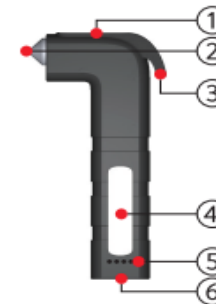

## AIR MAT

PART NO	PART NAME
09AP04150A	AIR MAT ASSY

- *Mounting after folding 2nd row*
- *Material: PVC/Flocking*
- *Air pump cigar jack: DC 12V*
- *Dimension: L 1,850 mm x W 1,340 mm x H 120 mm*
- *Color: Gray*
- *Components: Main, Air cushion, Air pump, Nozzle gender, Repair kit, Bag*

# UMBRELLA HANGER

PART NO	PART NAME
09APA41U10	HANGER ASS'Y - UMBRELLA

- 3 in 1 (umbrella hanger, tailgate spot lamp, hazard light)
- Spot lamp: automatically turns on when tailgate door opens

# EMERGENCY ESCAPE KIT

PART NO	PART NAME
09AP04140A	EMERGENCY ESCAPE KIT

- *Components: Main, USB cable, User manual*
- *Color: Black*
- *Battery capacity: Li-ion 3.7V 2200mAh*
- *Battery charging: DC 5V/1A(USB-C Type)*
- *Dimension: L 181 mm x W 91.3 mm x H 27 mm*